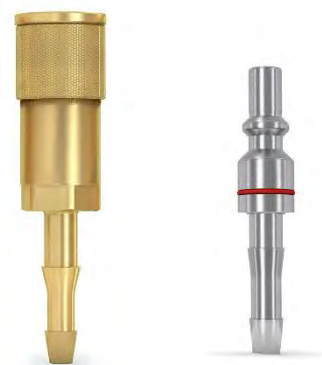

AC Quick Coupling from Hose to Hose 1/4 Inch

Item No.: 361361327

Product information

Quick coupling for Acetylene hose to hose.

Features

- Lightning-fast connection and disconnection of equipment
- Simplest selection of the right body and probe
- Easy identification with colour coding on probe (Red for Ac/Blue for Ox)

Benefits

- Kink free hose and secure connection because of ball race lock
- No uncontrolled escape of gas when disconnected because of automatic cut off valve
- No build-up of explosive gas-mixture in the pipe line because of non return valve

Specification

General:	Invent Hazard Material (IMO/EU) classification	N/A
-----------------	--	-----

Technical data:	Stainless probe with hardness of 25 Rockwell	
	Dirt filter protects hose coupling and equipment	